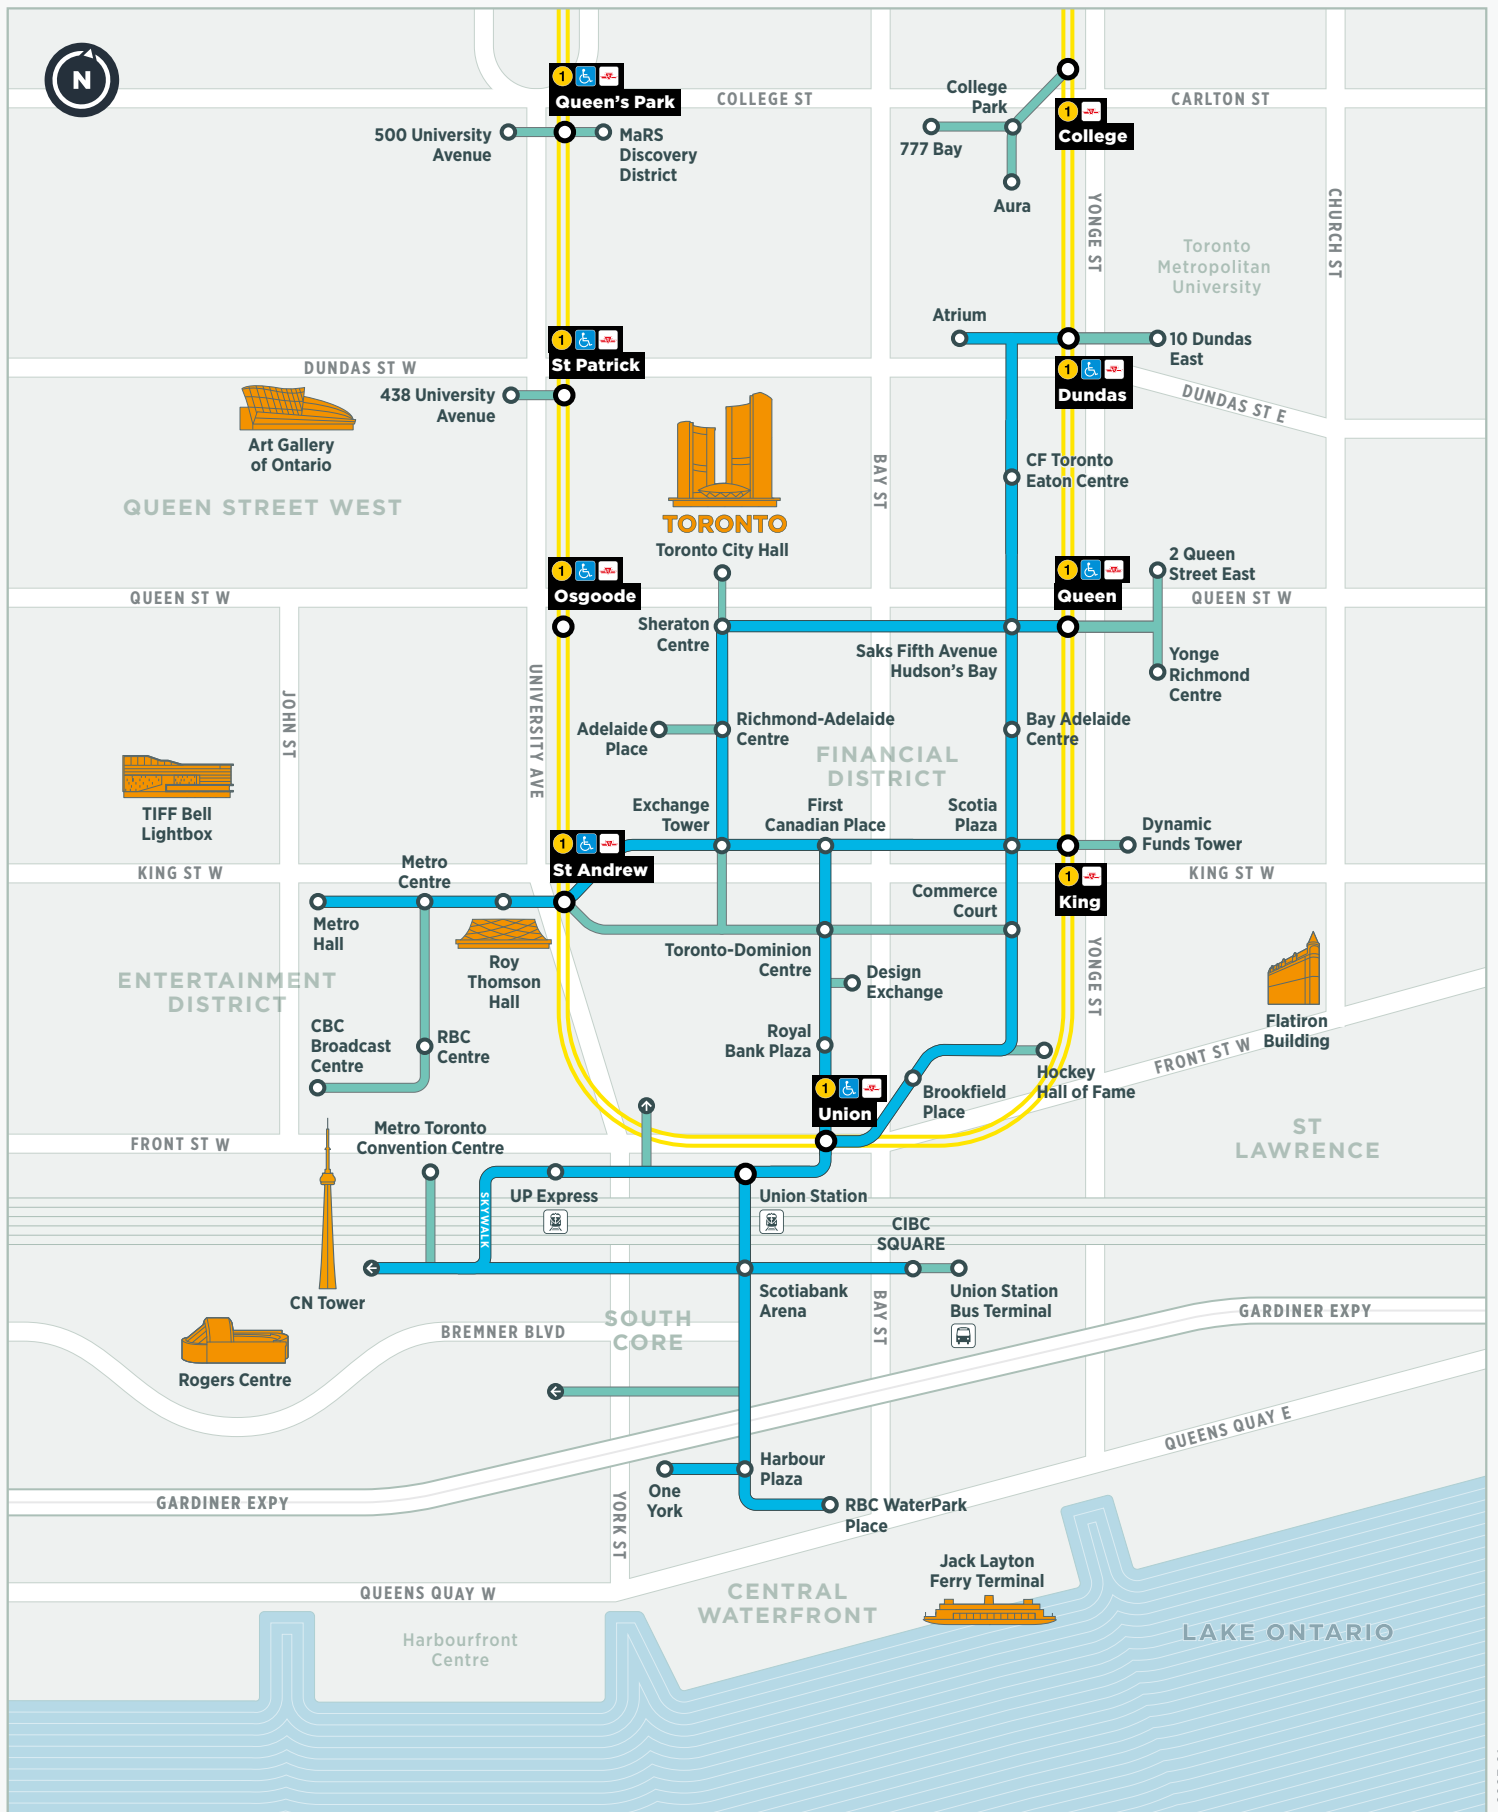

# PATH NETWORK Simplified

Full PATH Network map also available

© Copyright City of Toronto, January 2024. Data Source: City of Toronto. For inquiries: [biooffice@toronto.ca](mailto:biooffice@toronto.ca)  
Any reproduction, distribution or alteration of this map requires written permission from the City of Toronto.

- Main PATH routes
- Connecting PATH routes